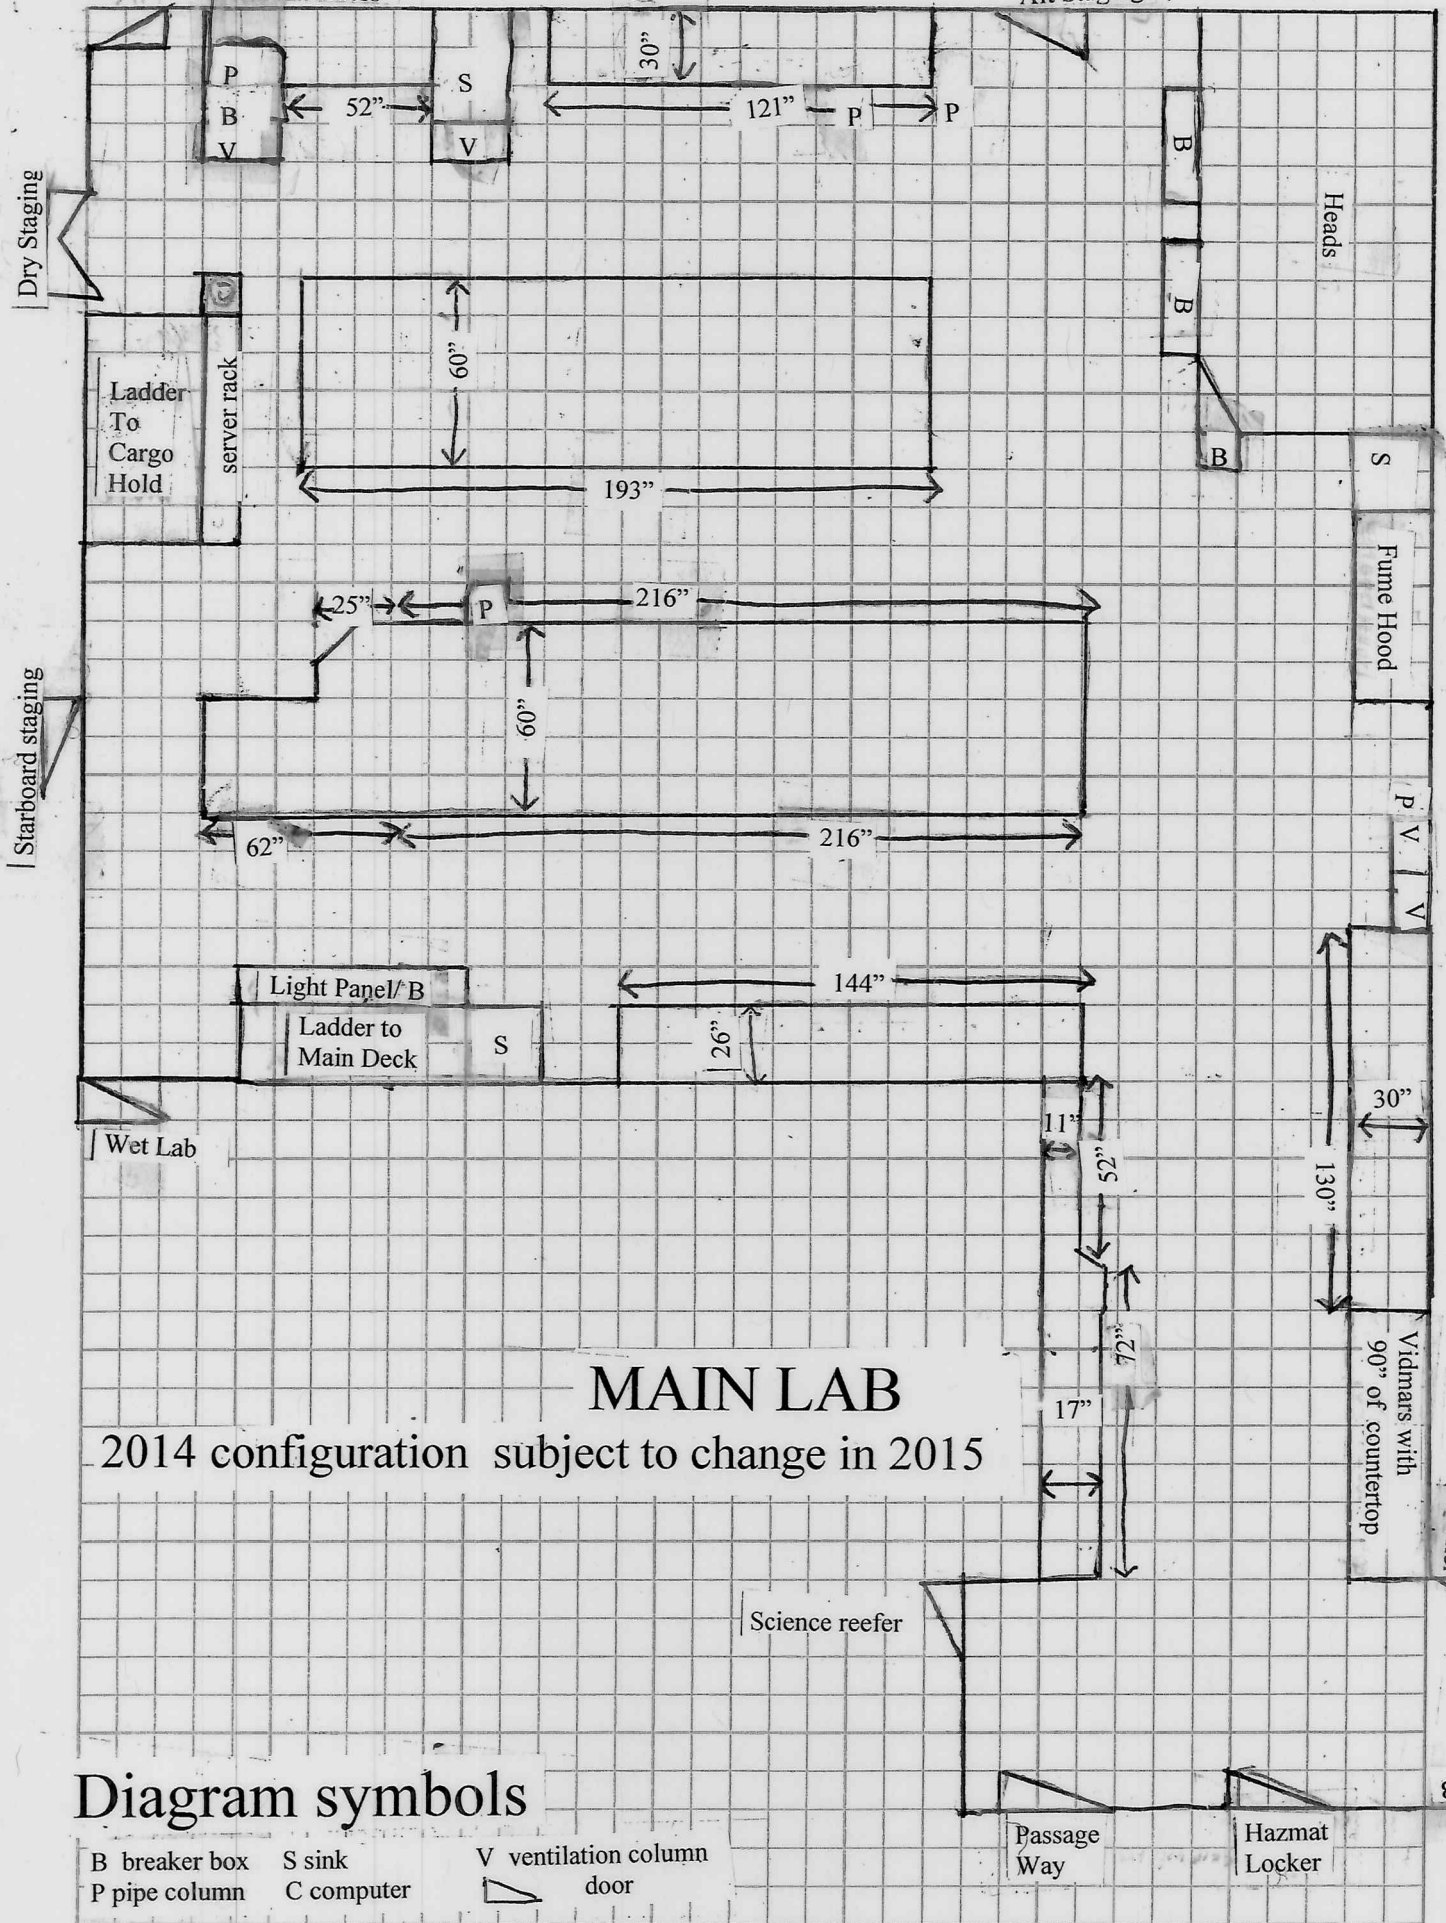

Exit to Aft Deck/ Van Access

Aft Staging

MAIN LAB

2014 configuration subject to change in 2015

Diagram symbols

- B breaker box
- S sink
- V ventilation column
- P pipe column
- C computer
- door

Passage Way

Hazmat Locker

Locker

B