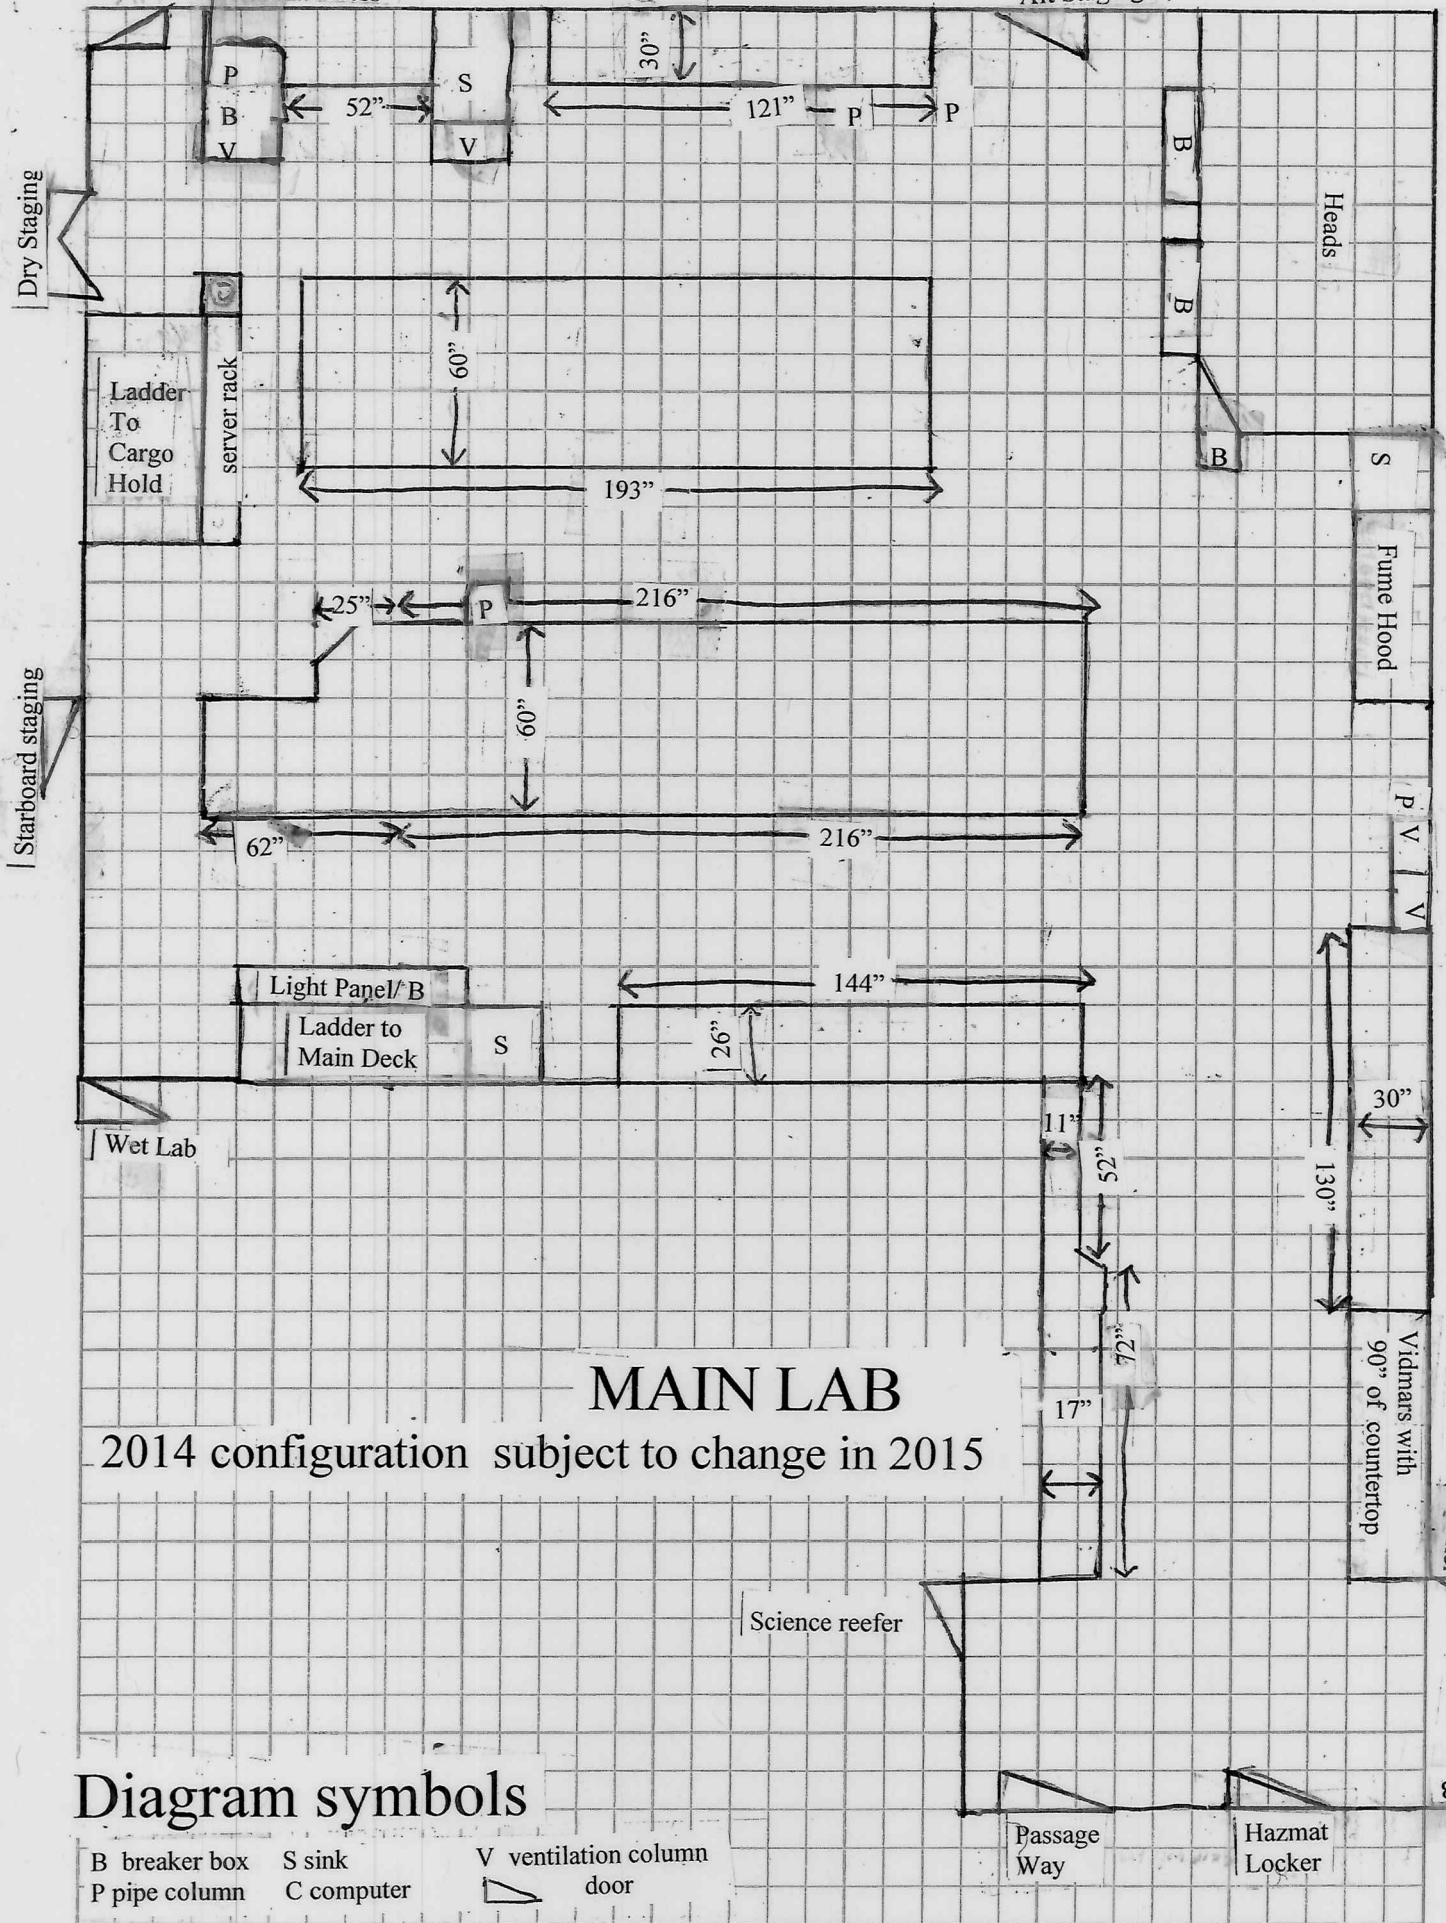

Exit to Aft Deck/ Van Access

Aft Staging

Light Panel/B  
Ladder to Main Deck

Wet Lab

Science reefer

Passage Way

Hazmat Locker

Locker

B

Dry Staging

Starboard staging

Heads

Fume Hood

Vidmars with 90" of countertop

Ladder To Cargo Hold

server rack