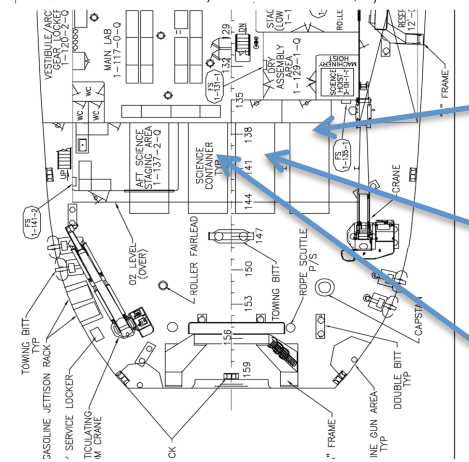

**Main Deck  
Bow**

Storage Vans (no power) on the bow

Two new Lab Van spots being added November 2014. (O2 porch, below the Bridge)

**O2 Deck  
Midship**

General Van (with power connections available)

**Main Deck  
Fantail**

Lab Van (with Main Lab access)

Lab Van (with Main Lab access)

General Van (with power connections available)