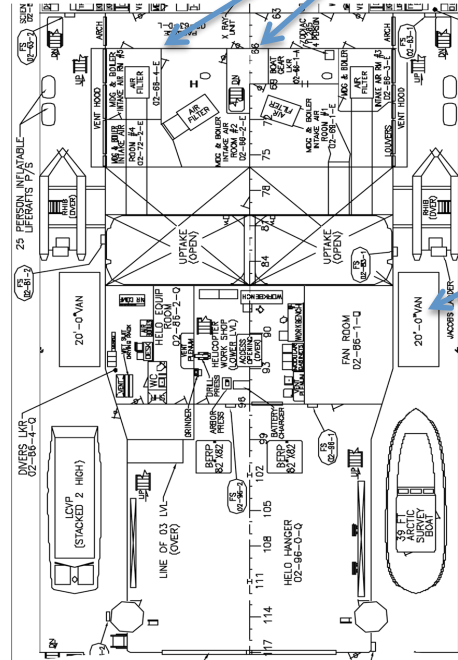

**Main Deck
Bow**

Storage Vans (no power) on the bow

Two new Lab Van spots being added November 2014. (O2 porch, below the Bridge)

**O2 Deck
Midship**

General Van (with power connections available)

**Main Deck
Fantail**

Lab Van (with Main Lab access)

Lab Van (with Main Lab access)

General Van (with power connections available)