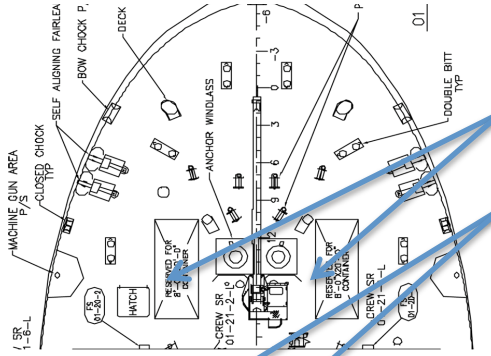

**Main Deck
Bow**

Storage Vans (no power) on the bow

Two new Lab Van spots being added November 2014. (O2 porch, below the Bridge)

**O2 Deck
Midship**

General Van (with power connections available)

**Main Deck
Fantail**

Lab Van (with Main Lab access)

Lab Van (with Main Lab access)

General Van (with power connections available)