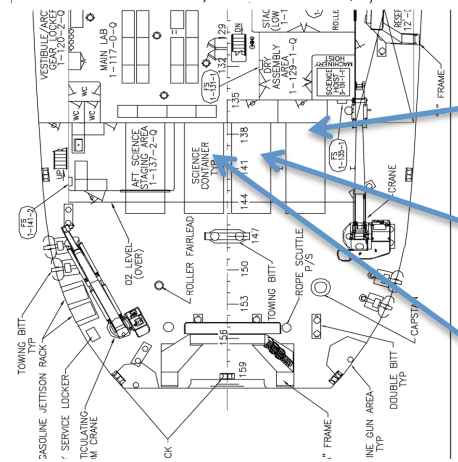

**Main Deck
Bow**

Storage Vans (no power) on the bow

Two new Lab Van spots being added November 2014. (O2 porch, below the Bridge)

**O2 Deck
Midship**

General Van (with power connections available)

**Main Deck
Fantail**

Lab Van (with Main Lab access)

Lab Van (with Main Lab access)

General Van (with power connections available)