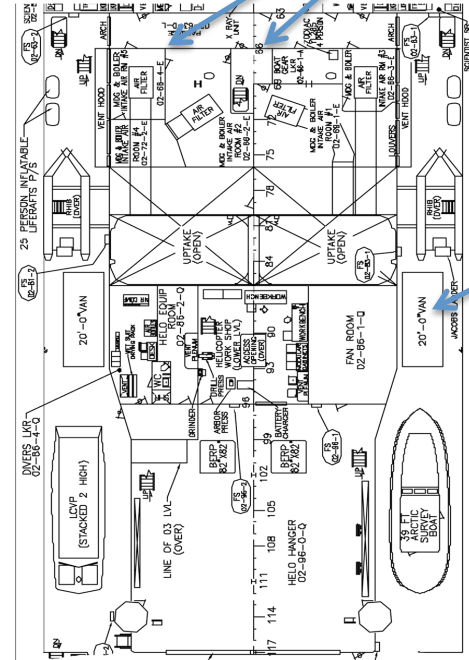

**Main Deck  
Bow**

Storage Vans (no power) on the bow

Two new Lab Van spots being added November 2014. (O2 porch, below the Bridge)

**O2 Deck  
Midship**

General Van (with power connections available)

**Main Deck  
Fantail**

Lab Van (with Main Lab access)

Lab Van (with Main Lab access)

General Van (with power connections available)