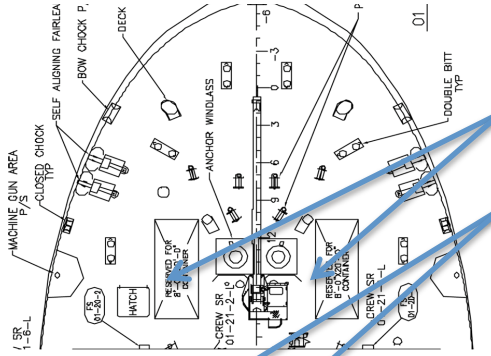

**Main Deck  
Bow**

Storage Vans (no power) on the bow

Two new Lab Van spots being added November 2014. (O2 porch, below the Bridge)

**O2 Deck  
Midship**

General Van (with power connections available)

**Main Deck  
Fantail**

Lab Van (with Main Lab access)

Lab Van (with Main Lab access)

General Van (with power connections available)