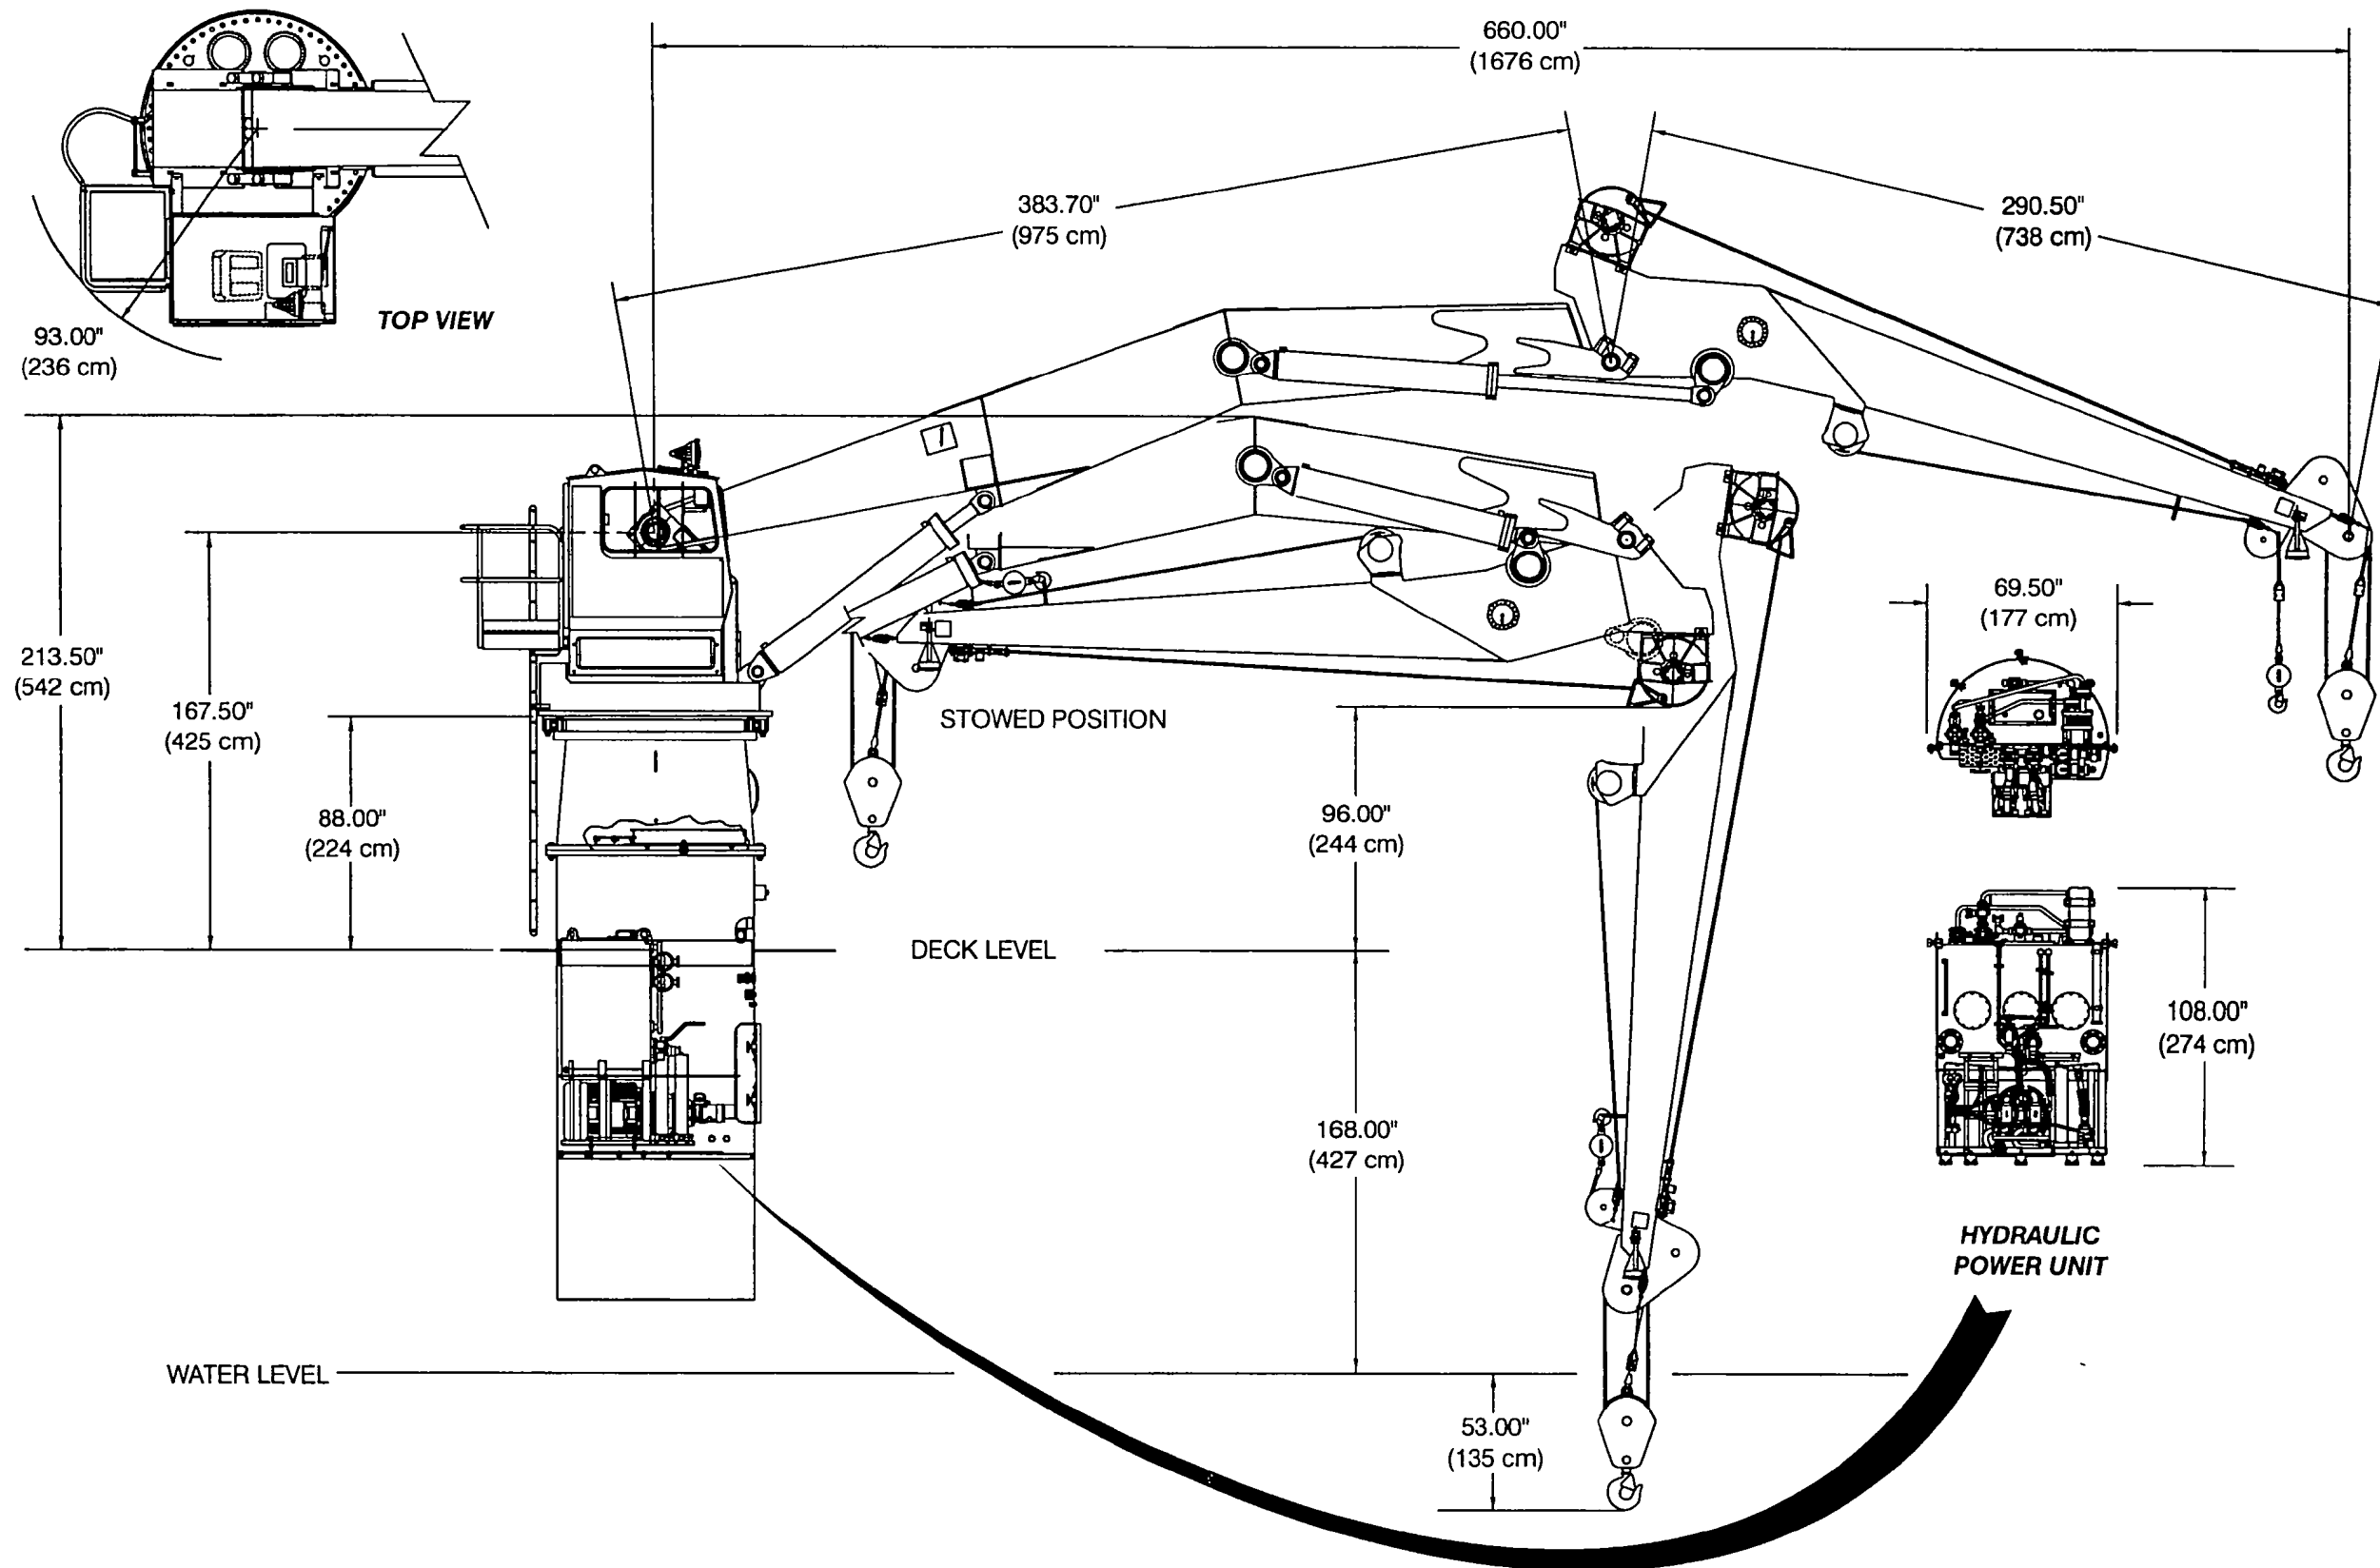

## LOAD CAPACITY CHART

P/N 42024

LOAD CAPACITIES SHOWN ON THIS CHART ARE AT RATED LOAD AND OPERATING CONDITIONS LOADS, INCLUDE WEIGHTS OF REEVING ACCESSORIES.

NOTE: SEE REEVING CHART FOR THE REEVING LOAD CAPACITY

**Figure 1-6 Load Chart - Main**

AMC378  
C40582C

Figure 1-5 Dimensional Data