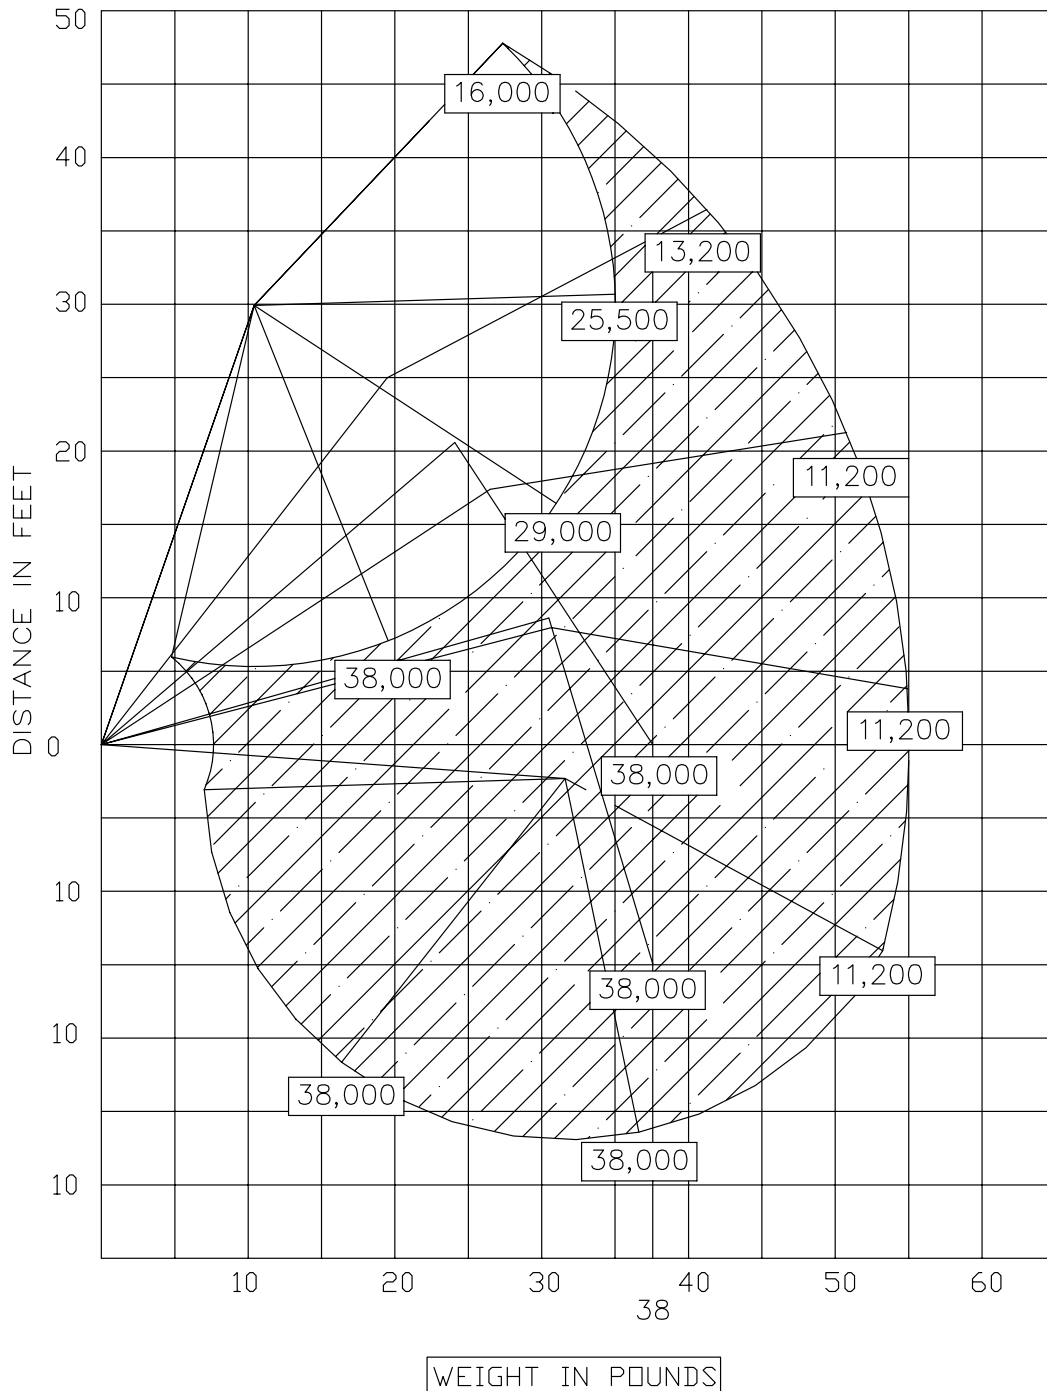

# Allied MARINE CRANE

## LOAD CAPACITY CHART

P/N 42024

LOAD CAPACITIES SHOWN ON THIS CHART ARE AT RATED LOAD AND OPERATING CONDITIONS LOADS, INCLUDE WEIGHTS OF REEVING ACCESSORIES.

NOTE: SEE REEVING CHART FOR THE REEVING LOAD CAPACITY

**Figure 1-6 Load Chart - Main**

AMC378  
C40582C

Figure 1-5 Dimensional Data